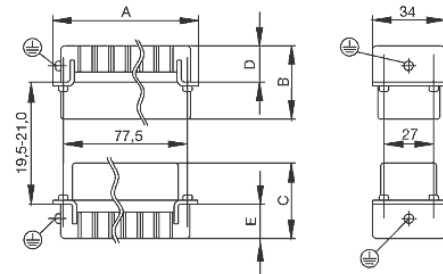

Weidmüller Interface GmbH & Co. KG
Klingenbergstraße 16
D-32758 Detmold
Germany
Fon: +49 5231 14-0
Fax: +49 5231 14-292083
www.weidmueller.com

Drawings

Tightening torques and screwing tools

Screw size	Connector type	Dia. tightening torque in Nm	Recommended blade inserts and AF size for hexagon socket	
M 2.5	Signal contacts			
	S 6/6	0.5 - 0.55	SD 0.6 x 3.5 mm or PZ0	
	S 6/12	0.5 - 0.55	SD 0.6 x 3.5 mm or PZ0	
M 2.9 x 0.5	Fastening screws			
	HQ 4/2	0.8 (plastic) / 1.1 (metal)	SD 0.6 x 3.5 mm or PH0	
	HQ 8	0.8 (plastic) / 1.1 (metal)	SD 0.6 x 3.5 mm or PH0	
	HQ 17	0.8 (plastic) / 1.1 (metal)	SD 0.6 x 3.5 mm or PH0	
M 3	Contact screws			
	HA 3	0.5 - 0.55	SD 0.5 x 3.0 mm	
	HA 4	0.5 - 0.55	SD 0.5 x 3.0 mm	
	HA 10 bis HA 48	0.5 - 0.55	SD 0.6 x 3.5 mm or PH0	
	HE	0.5 - 0.55	SD 0.6 x 3.5 mm or PZ0	
	HVE	0.5 - 0.55	SD 0.6 x 3.5 mm or PZ0	
	Signal contacts:			
	S 4/2	0.5 - 0.55	SD 0.6 x 3.5 mm or PZ0	
	S 4/8	0.5 - 0.55	SD 0.6 x 3.5 mm or PZ0	
	PE connection via female contact			
	S 4	0.5 - 0.8	SD 0.6 x 3.5 mm	
	ConCept modular frame, metal	0.5 - 0.55	SD 0.6 x 3.5 mm	
	PE terminal			
	HQ 5	0.5 - 0.55	SD 0.6 x 3.5 or 0.8 x 4 mm	
	HQ 7	0.5 - 0.55	SD 0.6 x 3.5 or 0.8 x 4 mm	
	Fastening screws	0.5 - 0.55	SD 0.6 x 3.5 mm or PZ0	
	Guide pin	0.5 - 0.55	SD 0.6 x 3.5 mm or PZ0	
	Guide bush	0.5 - 0.55	SD 0.6 x 3.5 mm or PZ0	
	Coding pins	0.5 - 0.55	SD 0.6 x 3.5 mm or PZ0	
	M 4	Contact screws		
		HSB	1.2 - 1.5	SD 0.6 x 3.5 or 0.8 x 4 mm or PZ1
PE connection via male contact				
S 4		0.5 - 0.8	SD 0.6 x 3.5 mm	
ConCept modular frame, metal		1.2 - 1.5	SD 0.6 x 3.5 mm	
PE terminal				
HA		1.2 - 1.5	SD 0.6 x 3.5 or 0.8 x 4 mm or PH1	
HE		1.2 - 1.5	SD 0.6 x 3.5 or 0.8 x 4 mm or PH1	
HEE		1.2 - 1.5	SD 0.6 x 3.5 or 0.8 x 4 mm or PH1	
HVE		1.2 - 1.5	SD 0.6 x 3.5 or 0.8 x 4 mm or PH1	
HD		1.2 - 1.5	SD 0.6 x 3.5 or 0.8 x 4 mm or PZ1	
HDD		1.2 - 1.5	SD 0.6 x 3.5 or 0.8 x 4 mm or PZ1	
S 6/6 (for signal contacts)		1.2 - 1.5	0.8 x 4 mm or PZ1	
ConCept modular frame, plastic		1.2 - 1.5	0.8 x 4 mm or PZ1	
M 5		PE terminal		
	HSB	2 - 2.5	SD 1 x 5.5 mm or PZ2	
	S 4/0 (Screw connection)	2 - 2.5	SD 1.2 x 6.5 mm or PH2	
	S 4/0 (Axial screw connection)	2 - 2.5	SD 0.8 x 4 mm or PZ 2	
	S 4/2	2 - 2.5	SD 1.2 x 6.5 mm or PH2	
	S 4/8	2 - 2.5	SD 1.2 x 6.5 mm or PH2	
	S 6/12	2 - 2.5	SD 0.8 x 4 mm or PZ 2	
	S 6/36	2 - 2.5	SD 1.2 x 6.5 mm or PH2	
	S 8/24	2 - 2.5	SD 1.2 x 6.5 mm or PH2	
	S 12/2	2 - 2.5	SD 1.2 x 6.5 mm or PH2	
	M 6	Power contacts		
S 4/0 (Screw connection)		1.2 (1.5 mm ²) / 2 (2.5 mm ²) / 3 (4-16 mm ²)	SD 0.8 x 4 mm	
S 4/2		1.2 (1.5 mm ²) / 2 (2.5 mm ²) / 3 (4-16 mm ²)	SD 0.8 x 4 mm	
S 4/8		1.2 (1.5 mm ²) / 2 (2.5 mm ²) / 3 (4-16 mm ²)	SD 0.8 x 4 mm	
M 7 x 0.75	Power contacts			
	S 4	1.1 - 1.7	SW 2	
	S 6/6 (+ PE)	6 - 8	SW 4	
M 8 x 0.75	Power contacts			
	S 6/12	1.1 - 1.7	SW 2	
	S 8/0 (+ PE)	6 (10-16 mm ²) - 7 (25 mm ²)	SW 4	
M10 x 1	Power contacts			
	S 4/0 (Axial connection)	2 - 3	SW 3	